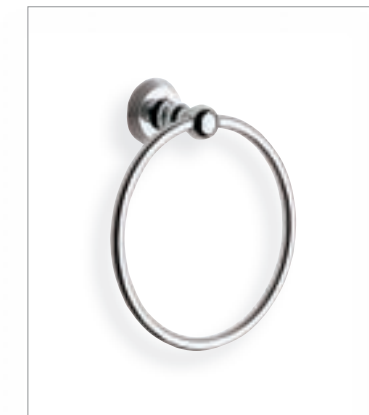

Flowing sculptural forms with tactile appeal lend a nostalgic air to Sinfonia accessories. Created to complement Sinfonia faucets, the range includes all the elements required to add the finishing touch to your bathroom. Authentic in style, GROHE StarLight® chrome highlights the refined period details found across the range.

Finish

Chrome

40 043 000 + 40 044 000
Holder + Crystal glass

40 045 000 + 40 046 000
Holder + Crystal soap dish

40 047 000
Towel ring

40 049 000
Towel holder 600 mm

40 052 00
Robe hook

40 053 000
Toilet paper holder

40 054 000
Toilet brush set