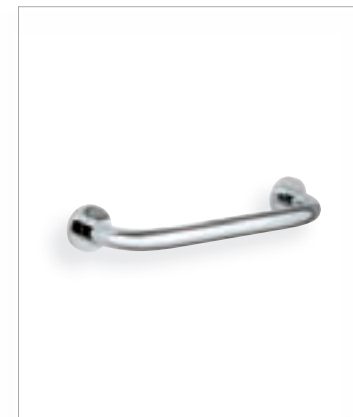

GROHE ESSENTIALS ACCESSORIES

Modern, timeless and with wide-ranging appeal, accessories in the Essentials range add the final touches to your bathroom. Created to coordinate with a wide range of faucet styles, the collection benefits from our striking GROHE StarLight® chrome finish.

Accessories
40 369 000 + 40 368 000

Basin mixer
23 325 000

Finish
Chrome

40 369 000 + 40 394 000
Holder + Soap dispenser

40 369 000 + 40 372 000
Holder + Crystal glass

40 369 000 + 40 368 000
Holder + Soap dish

40 421 000
Grip

40 365 000
Towel ring

40 366 000
Towel rail 600 mm
40 386 000
Towel rail 800 mm

40 371 000
Towel bar

40 364 000
Robe hook

40 367 000
Toilet paper holder

40 374 000
Toilet brush set

40 385 000
Spare toilet paper holder