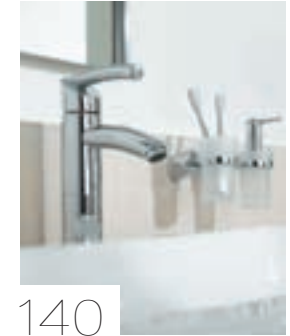

GROHE
ESSENTIALS CUBE

GROHE
ESSENTIALS

GROHE
TENSO

GROHE
SINFONIA

GROHE ESSENTIALS CUBE ACCESSOIRES

Linear detailing and rectangular escutcheons make our Essentials Cube accessories the ideal accompaniment to the architectural styling of several of our square Cosmopolitan faucet collections. Across the range, our resilient GROHE StarLight® chrome finish highlights the precise craftsmanship of each piece.

Accessoires
40 508 000 + 40 368 000

Basin mixer
23 135 000

Finish
Chrome

| | | | |
|---|---|---|--|
|  |  |  | |
| 40 508 000 + 40 394 000 Holder + Soap dispenser | 40 508 000 + 40 372 000 Holder + Crystal glass | 40 508 000 + 40 368 000 Holder + Soap dish | |
|  |  |  |  |
| 40 514 000 Grip | 40 512 000 Multi-towel rack 600 mm | 40 510 000 Towel ring | 40 509 000 Towel rail 600mm |
|  |  |  | |
| 40 511 000 Robe hook | 40 507 000 Toilet paper holder | 40 513 000 Toilet brush set | |