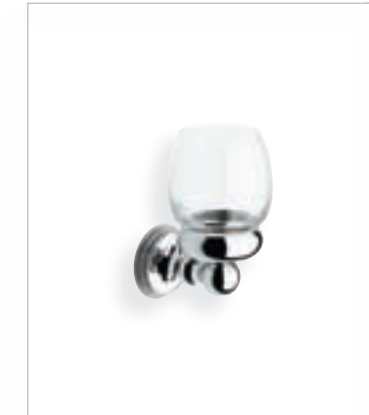

Flowing sculptural forms with tactile appeal lend a nostalgic air to Sinfonia accessories. Created to complement Sinfonia faucets, the range includes all the elements required to add the finishing touch to your bathroom. Authentic in style, GROHE StarLight® chrome highlights the refined period details found across the range.

● 000

GROHE StarLight® Chrome

● 1G0

GROHE StarLight® Chrome Gold

Accessories

40 043 000 + 40 044 000

Basin mixer

21 012 000

Finish

Chrome

40 043 000 + 40 044 000
Holder + Crystal glass

40 045 000 + 40 046 000
Holder + Crystal soap dish

40 047 000
Towel ring

40 049 000
Towel holder 600 mm

40 052 00
Robe hook

40 053 000
Toilet paper holder